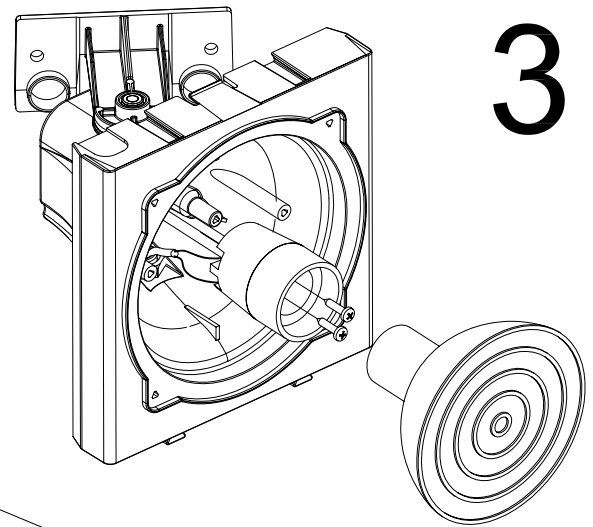

	Q.tà
 ARSFS	1
 X61A100	1
 X61A569	1
 ARSFCP	2
 X61A1458	1
 X61A1244	1
 X61A1319	1
 X61A41	6
 ARSFP	1
 X61A17	1
 ARSFG	1
 ARSFR	
 ARSFV	
 ARSFCML	1

Alim. 230V
max 4W

NON USARE LAMPADINE AD INCANDESCENZA
DO NOT USE LIGHT BULBS

3.5 < ϕ < 7

4

CE

MADE IN ITALY

RoHS Compatibility

COD. ISTR. X61A1459 - REV 0 del 09/08

info@stedaparts.nl
www.stedaparts.nl

STEDAPARTS
WEBSHOP VOOR BEVEILIGINGSPRODUCTEN