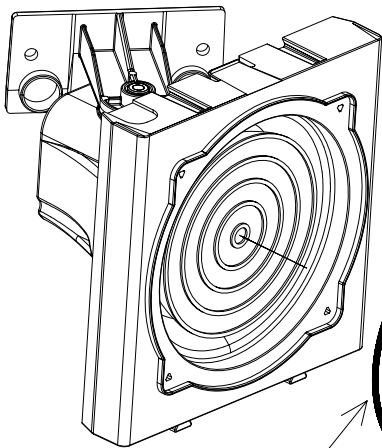

	Q.tà
 ARSFS	1
 X61A100	1
 X61A569	1
 ARSFCP	2
 X61A1458	1
 X61A1244	1
 X61A1319	1
 X61A41	6
 ARSFP	1
 X61A17	1
 ARSFG	1
 ARSFR	
 ARSFV	
 ARSFCML	1

Alim. 230V
max 4W

NON USARE LAMPADINE AD INCANDESCENZA
DO NOT USE LIGHT BULBS

3.5 < ϕ < 7

4

CE

MADE IN ITALY

RoHS Compatibility

COD. ISTR. X61A1459 - REV 0 del 09/08

info@stedaparts.nl
www.stedaparts.nl

STEDAPARTS
WEBSHOP VOOR BEVEILIGINGSPRODUCTEN