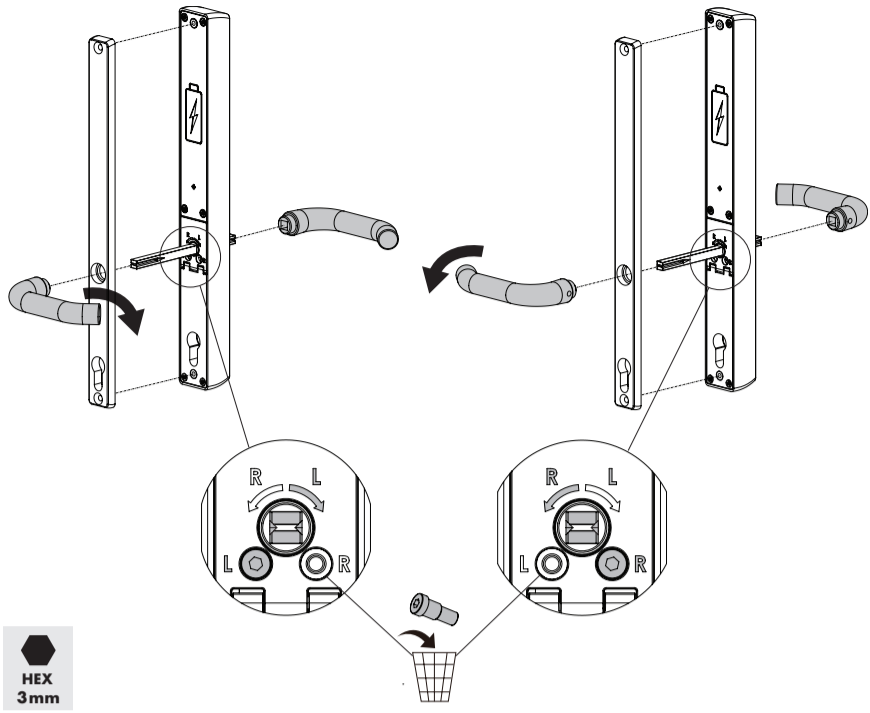

**VERA...-1
SINGLE**

**VERA...-2
DOUBLE**

**VERA...-1
SINGLE**

FORTY/FIFTY/SIXTY/EIGHTY-LOCK NOT INCLUDED

**VERA...-2
DOUBLE**

FORTY/FIFTY/SIXTY/EIGHTY-LOCK NOT INCLUDED

A	40 mm 1-9/16"	50 mm 1-15/16"	60 mm 2-3/8"
B	1	2	3

VERA-...-1(SINGLE)

VERA-...-2(DOUBLE)

HANDLE NOT INCLUDED

pictures@locinox.com

**SUCCESSFUL
INSTALLATION?**
Please send us your
pictures & videos

**SUCCESVOLLE
INSTALLATIE?**
Stuur gerust uw foto's
& video's door