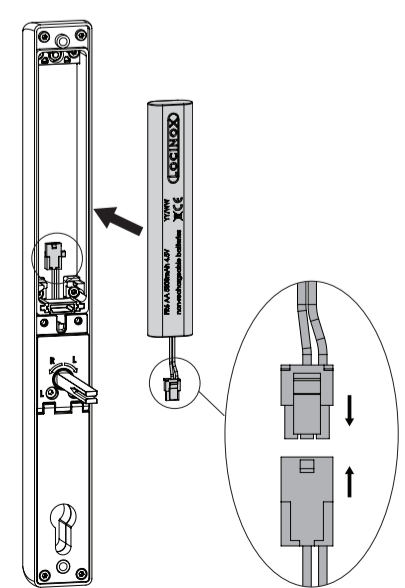

**VERA...-1
SINGLE**

**VERA...-2
DOUBLE**

**VERA...-1
SINGLE**

FORTY/FIFTY/SIXTY/EIGHTY-LOCK NOT INCLUDED

**VERA...-2
DOUBLE**

FORTY/FIFTY/SIXTY/EIGHTY-LOCK NOT INCLUDED

A	40 mm 1-9/16"	50 mm 1-15/16"	60 mm 2-3/8"
B	1	2	3

VERA-...-1(SINGLE)

VERA-...-2(DOUBLE)

HANDLE NOT INCLUDED

pictures@locinox.com

**SUCCESSFUL
INSTALLATION?**
Please send us your
pictures & videos

**SUCCESVOLLE
INSTALLATIE?**
Stuur gerust uw foto's
& video's door