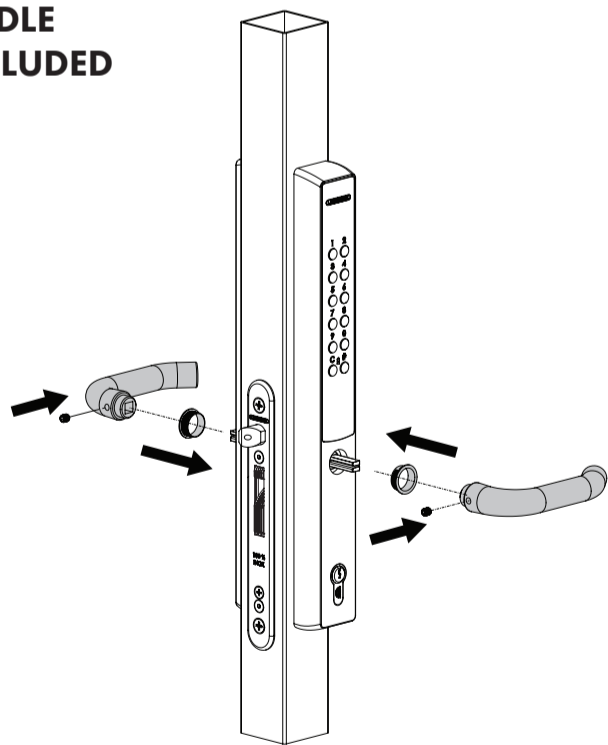

**VERA...-1
SINGLE**

**VERA...-2
DOUBLE**

**VERA...-1
SINGLE**

FORTY/FIFTY/SIXTY/EIGHTY-LOCK NOT INCLUDED

**VERA...-2
DOUBLE**

FORTY/FIFTY/SIXTY/EIGHTY-LOCK NOT INCLUDED

A	40 mm 1-9/16"	50 mm 1-15/16"	60 mm 2-3/8"
B	1	2	3

VERA-...-1(SINGLE)

VERA-...-2(DOUBLE)

HANDLE NOT INCLUDED

pictures@locinox.com

**SUCCESSFUL
INSTALLATION?**
Please send us your
pictures & videos

**SUCCESVOLLE
INSTALLATIE?**
Stuur gerust uw foto's
& video's door