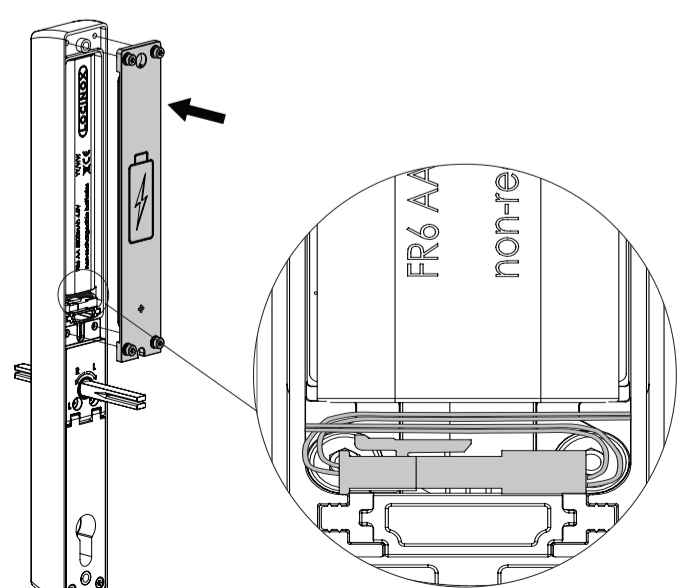

**VERA...-1
SINGLE**

**VERA...-2
DOUBLE**

**VERA...-1
SINGLE**

FORTY/FIFTY/SIXTY/EIGHTY-LOCK NOT INCLUDED

**VERA...-2
DOUBLE**

FORTY/FIFTY/SIXTY/EIGHTY-LOCK NOT INCLUDED

A	40 mm 1-9/16"	50 mm 1-15/16"	60 mm 2-3/8"
B	1	2	3

VERA-...-1(SINGLE)

VERA-...-2(DOUBLE)

HANDLE NOT INCLUDED

pictures@locinox.com

**SUCCESSFUL
INSTALLATION?**
Please send us your
pictures & videos

**SUCCESVOLLE
INSTALLATIE?**
Stuur gerust uw foto's
& video's door