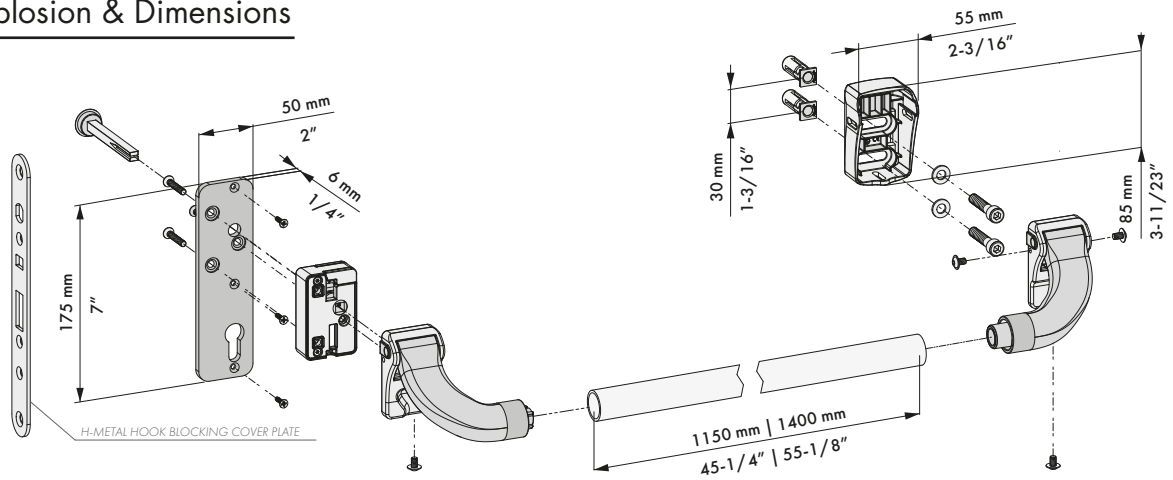

LOCINOX[®]

Let's make better fences together

PUSHBAR-H: INSTALLATION INSTRUCTION

① Explosion & Dimensions

* FOR H-METAL lock only

② Left or right turning gate

③ Mounting

Let's make better fences together